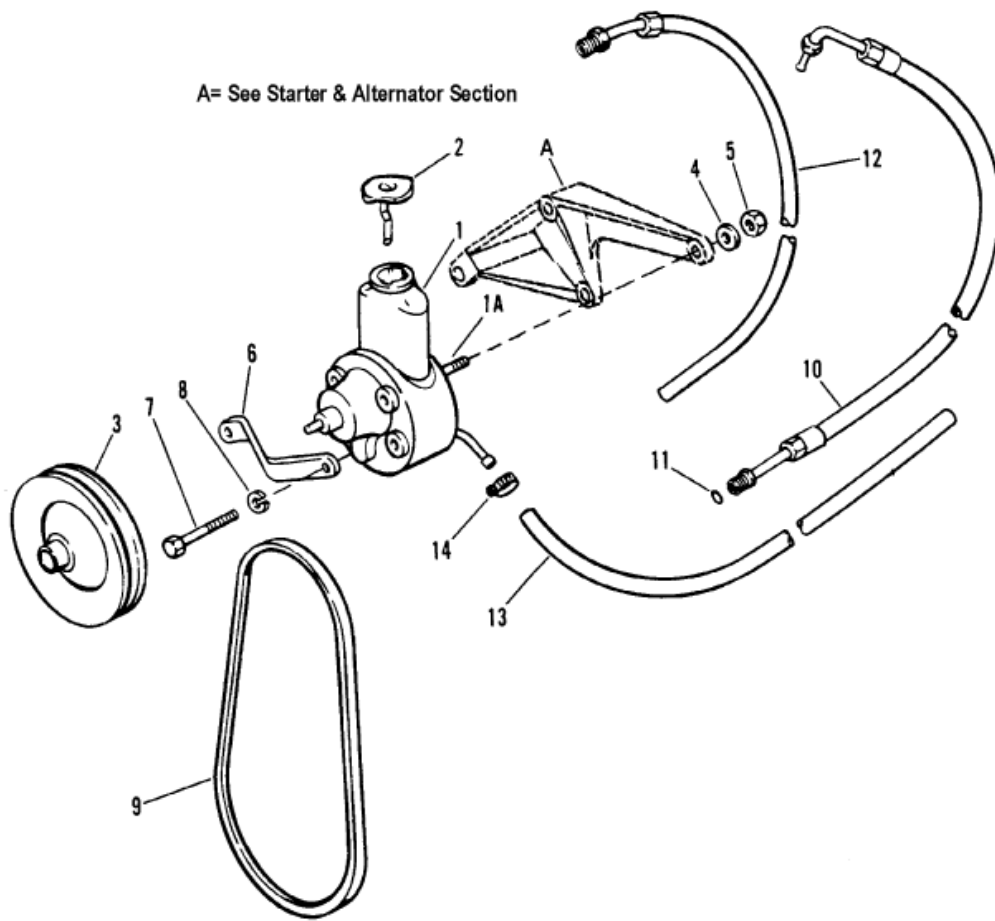

A= See Starter & Alternator Section

Parts List						
Ref	Class	Part	Description	Qty	Comment	Footnote
1		16792A 1	PUMP ASSEMBLY, POWER STEE	1		
1A	16	41877	STUD, POWER STEERING PUM	1		
2	36	95805	CAP, POWER STEERING PUMF	1		
3		73873A 1	PULLEY, POWER STEERING PI	1		
4	23	72057	SPACER, PUMP SCREW	2		
5	11	90517	NUT, MOUNTING STUD	2		
6		98813A 1	BRACE, PUMP MOUNTING	1		
7	10	40001188	SCREW, PUMP MOUNTING BRA	1		
8	13	40024 8	LOCKWASHER, BRACE SCREW	1		
9	57	96834T	V-BELT, POWER STEERING PUM	AR		
9	57	13458T	V-BELT, POWER STEERING PUM	AR		
10	32	90494	HOSE, PRESSURE (FITTINGS ON	1		
11	25	89879	"O" RING, PRESSURE HOSE EI	1		
12	32	98843 39	HOSE, RETURN (FITTINGS ON O	1		
13	32	52519 14	HOSE, PUMP TO OIL COOLER	1		
14	54	35830	CLAMP, HOSE ATTACHING	3		